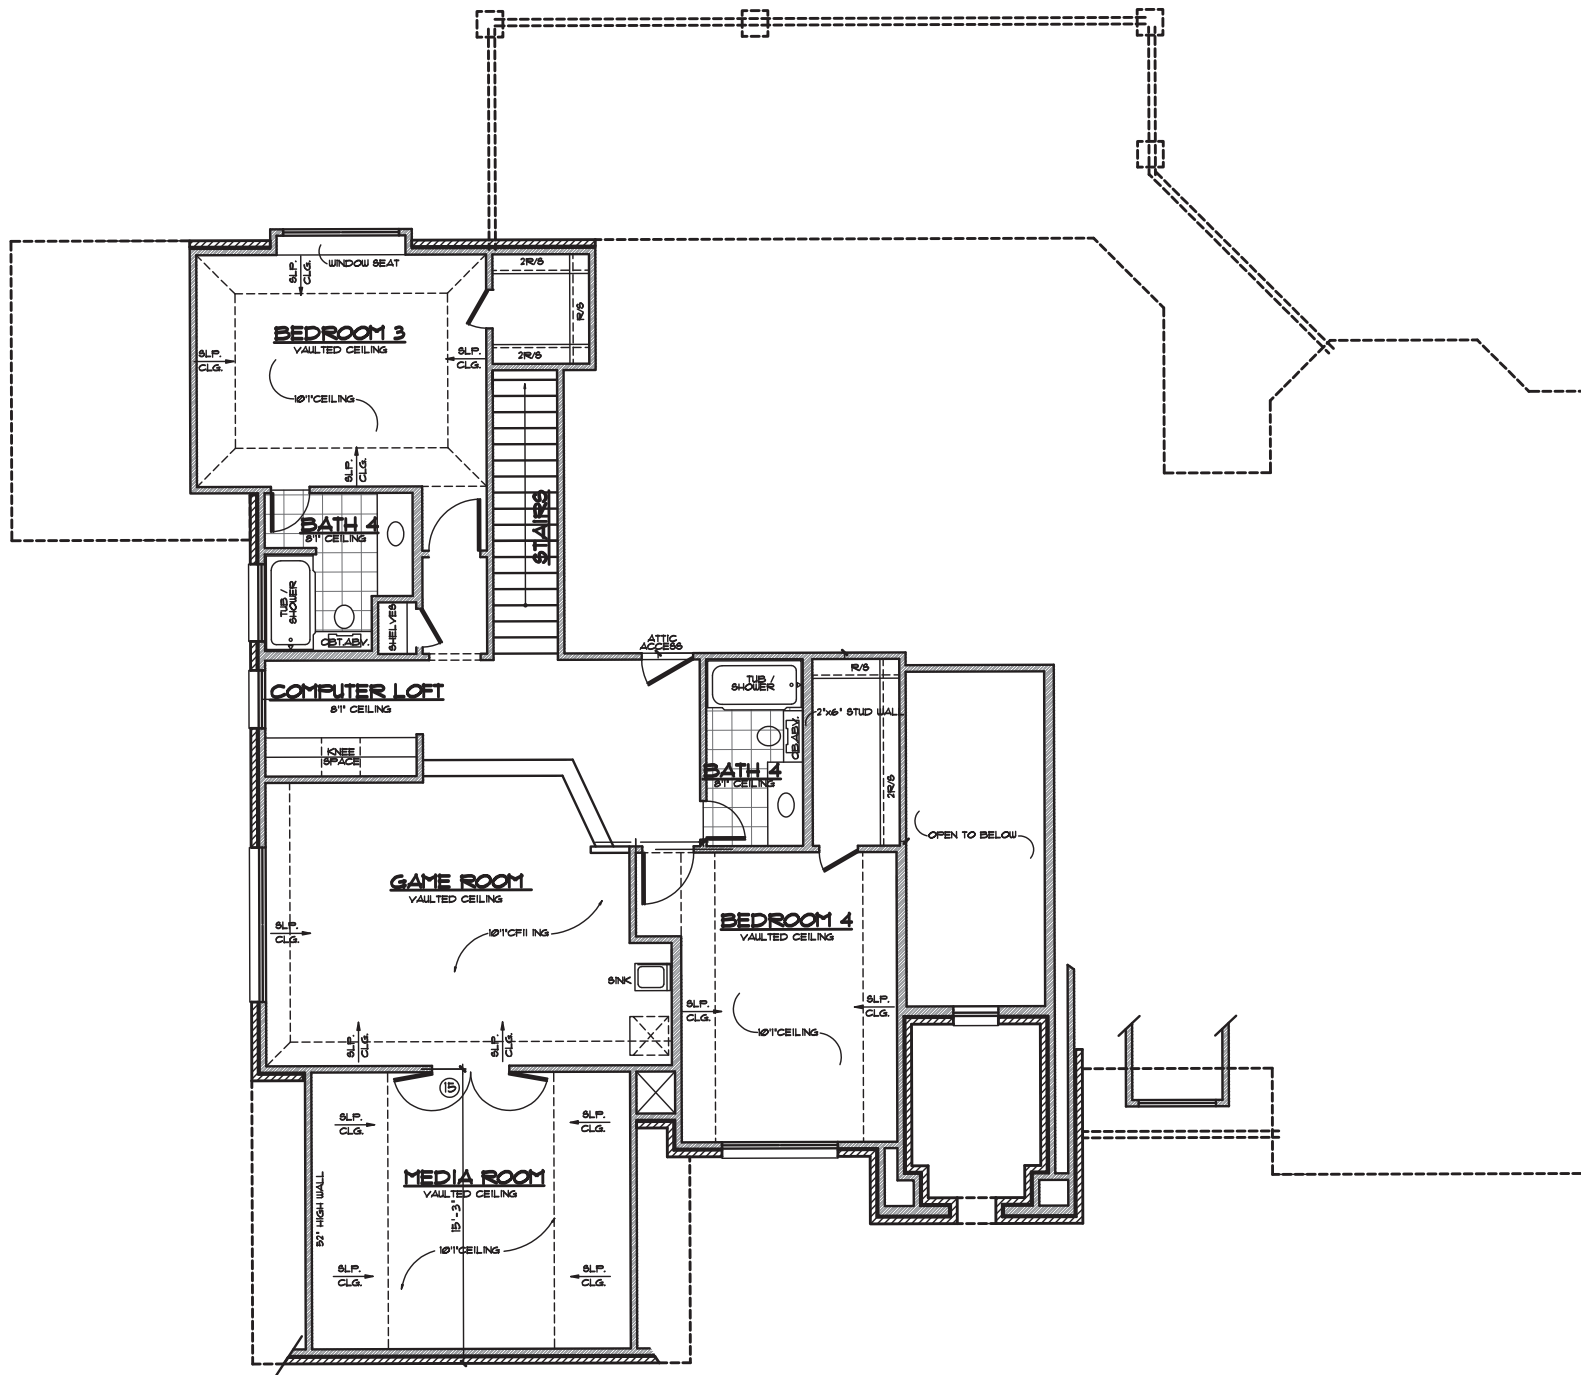

Michael Chase
Custom Homes L.L.C.
817.939.8184

805 Gentle Wind Dr.

4172 Sq. Feet

\$599,000

FIRST FLOOR PLAN

SECOND FLOOR PLAN

1/4" = 1'0"