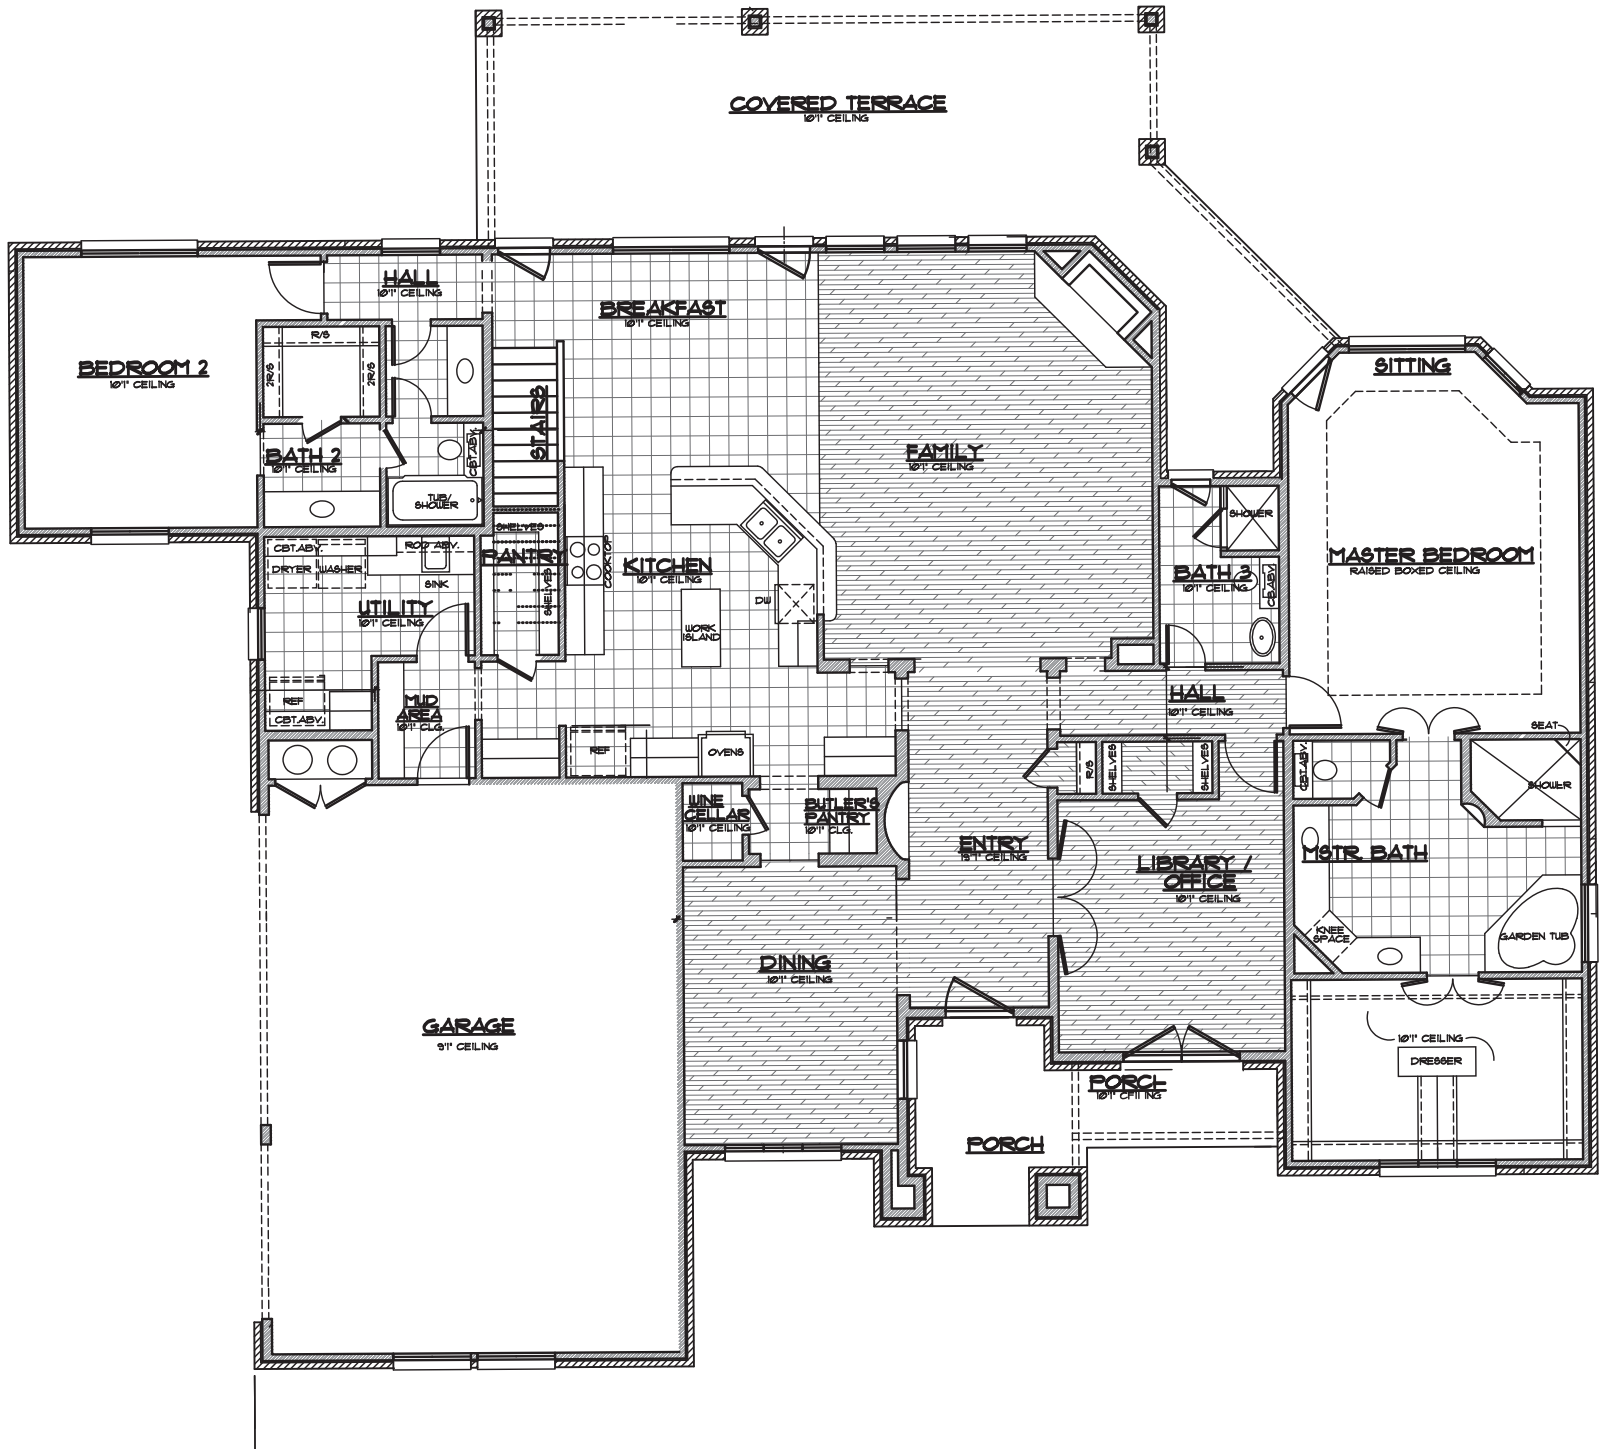

Michael Chase
Custom Homes L.L.C.
817.939.8184

805 Gentle Wind Dr.

4172 Sq. Feet

\$599,000

FIRST FLOOR PLAN

SECOND FLOOR PLAN

1/4" = 1'0"