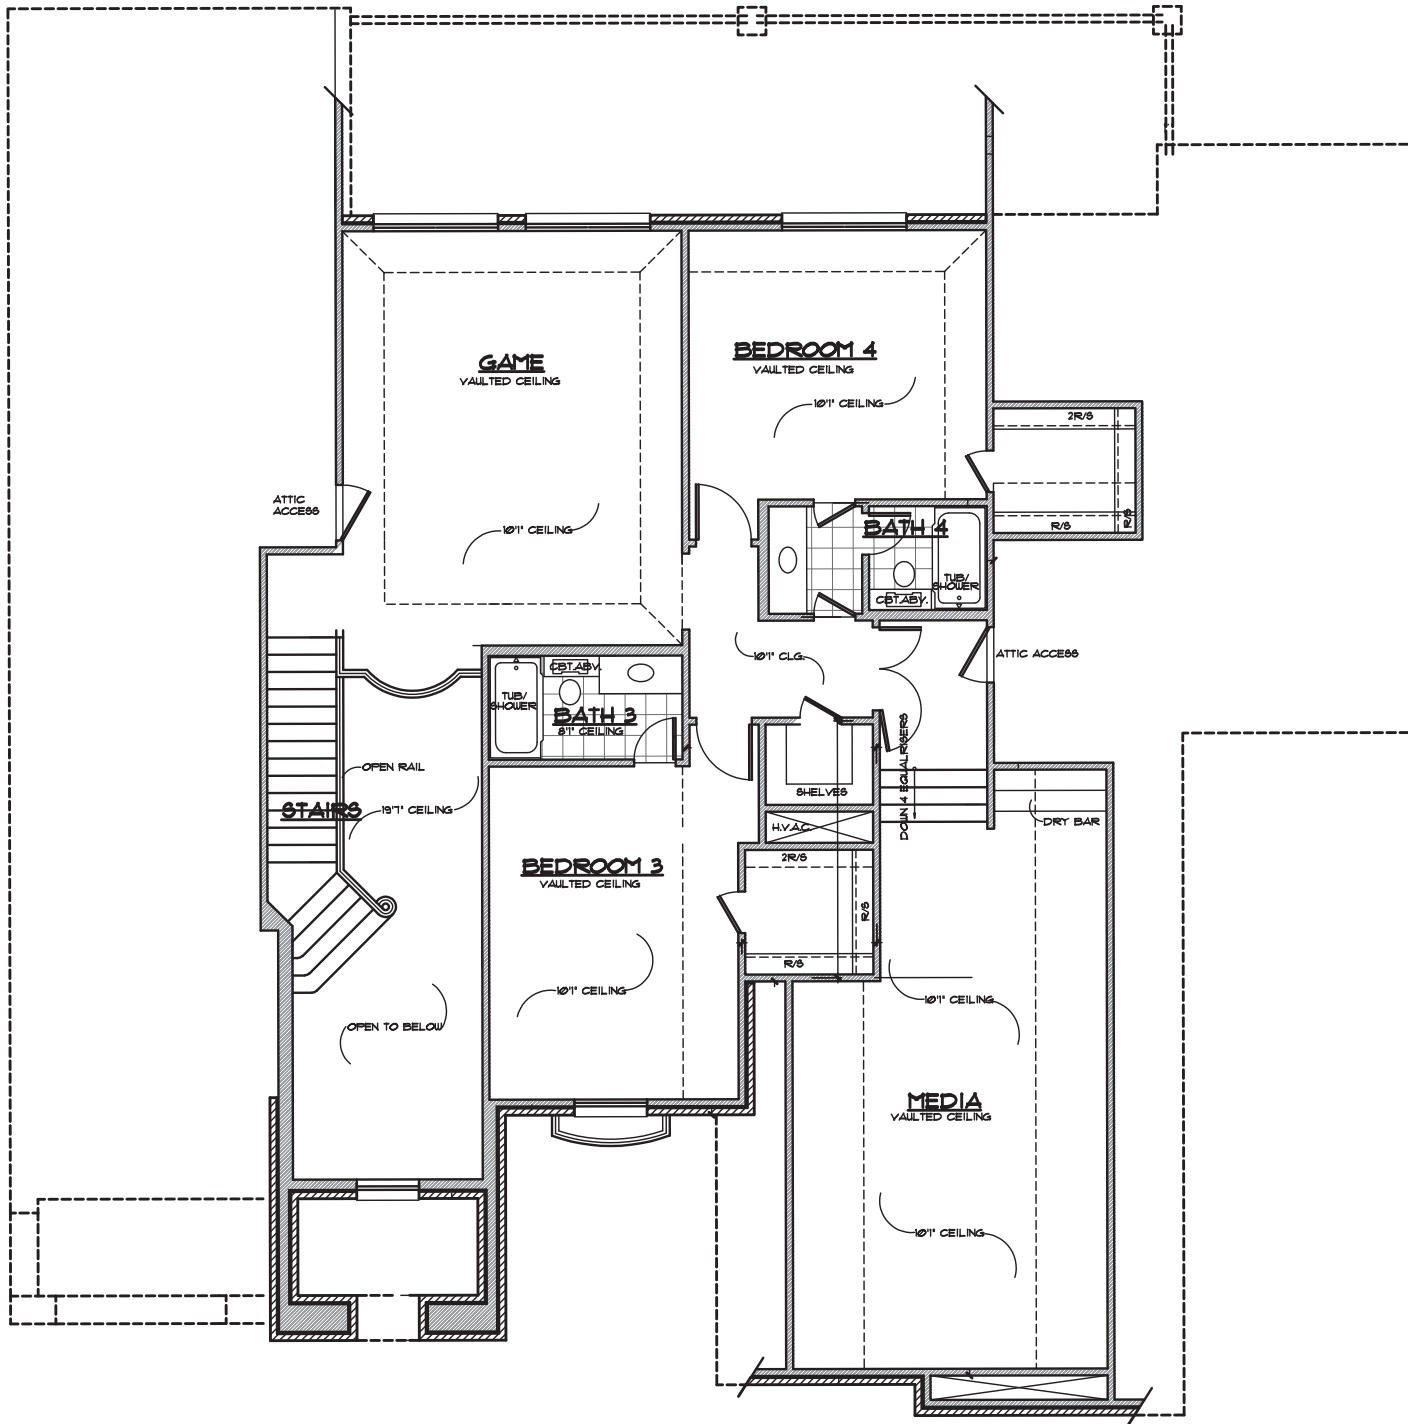

Michael Chase
Custom Homes L.L.C.
817.939.8184

804 Gentle Wind Dr.

4273 Sq. Feet
\$599,000

FIRST FLOOR PLAN
1/4" = 1'0"

SECOND FLOOR PLAN