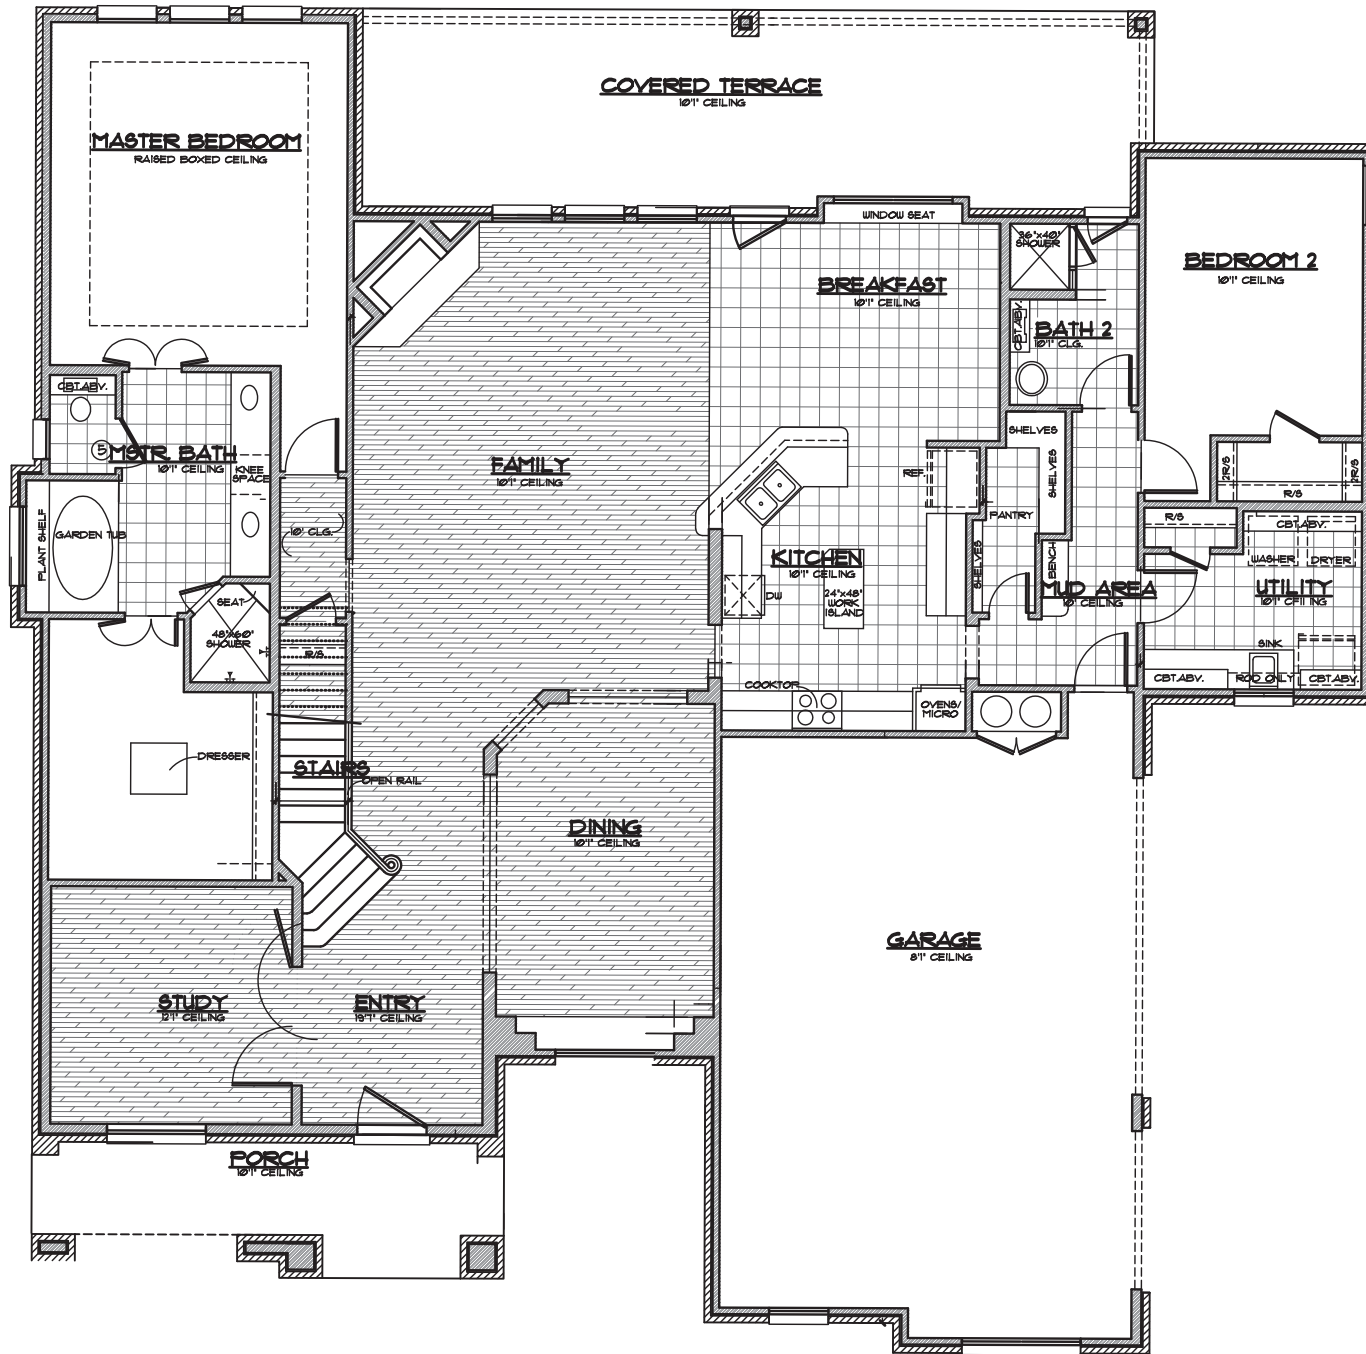

Michael Chase
Custom Homes L.L.C.
817.939.8184

804 Gentle Wind Dr.

4273 Sq. Feet
\$599,000

FIRST FLOOR PLAN
1/4" = 1'0"

SECOND FLOOR PLAN